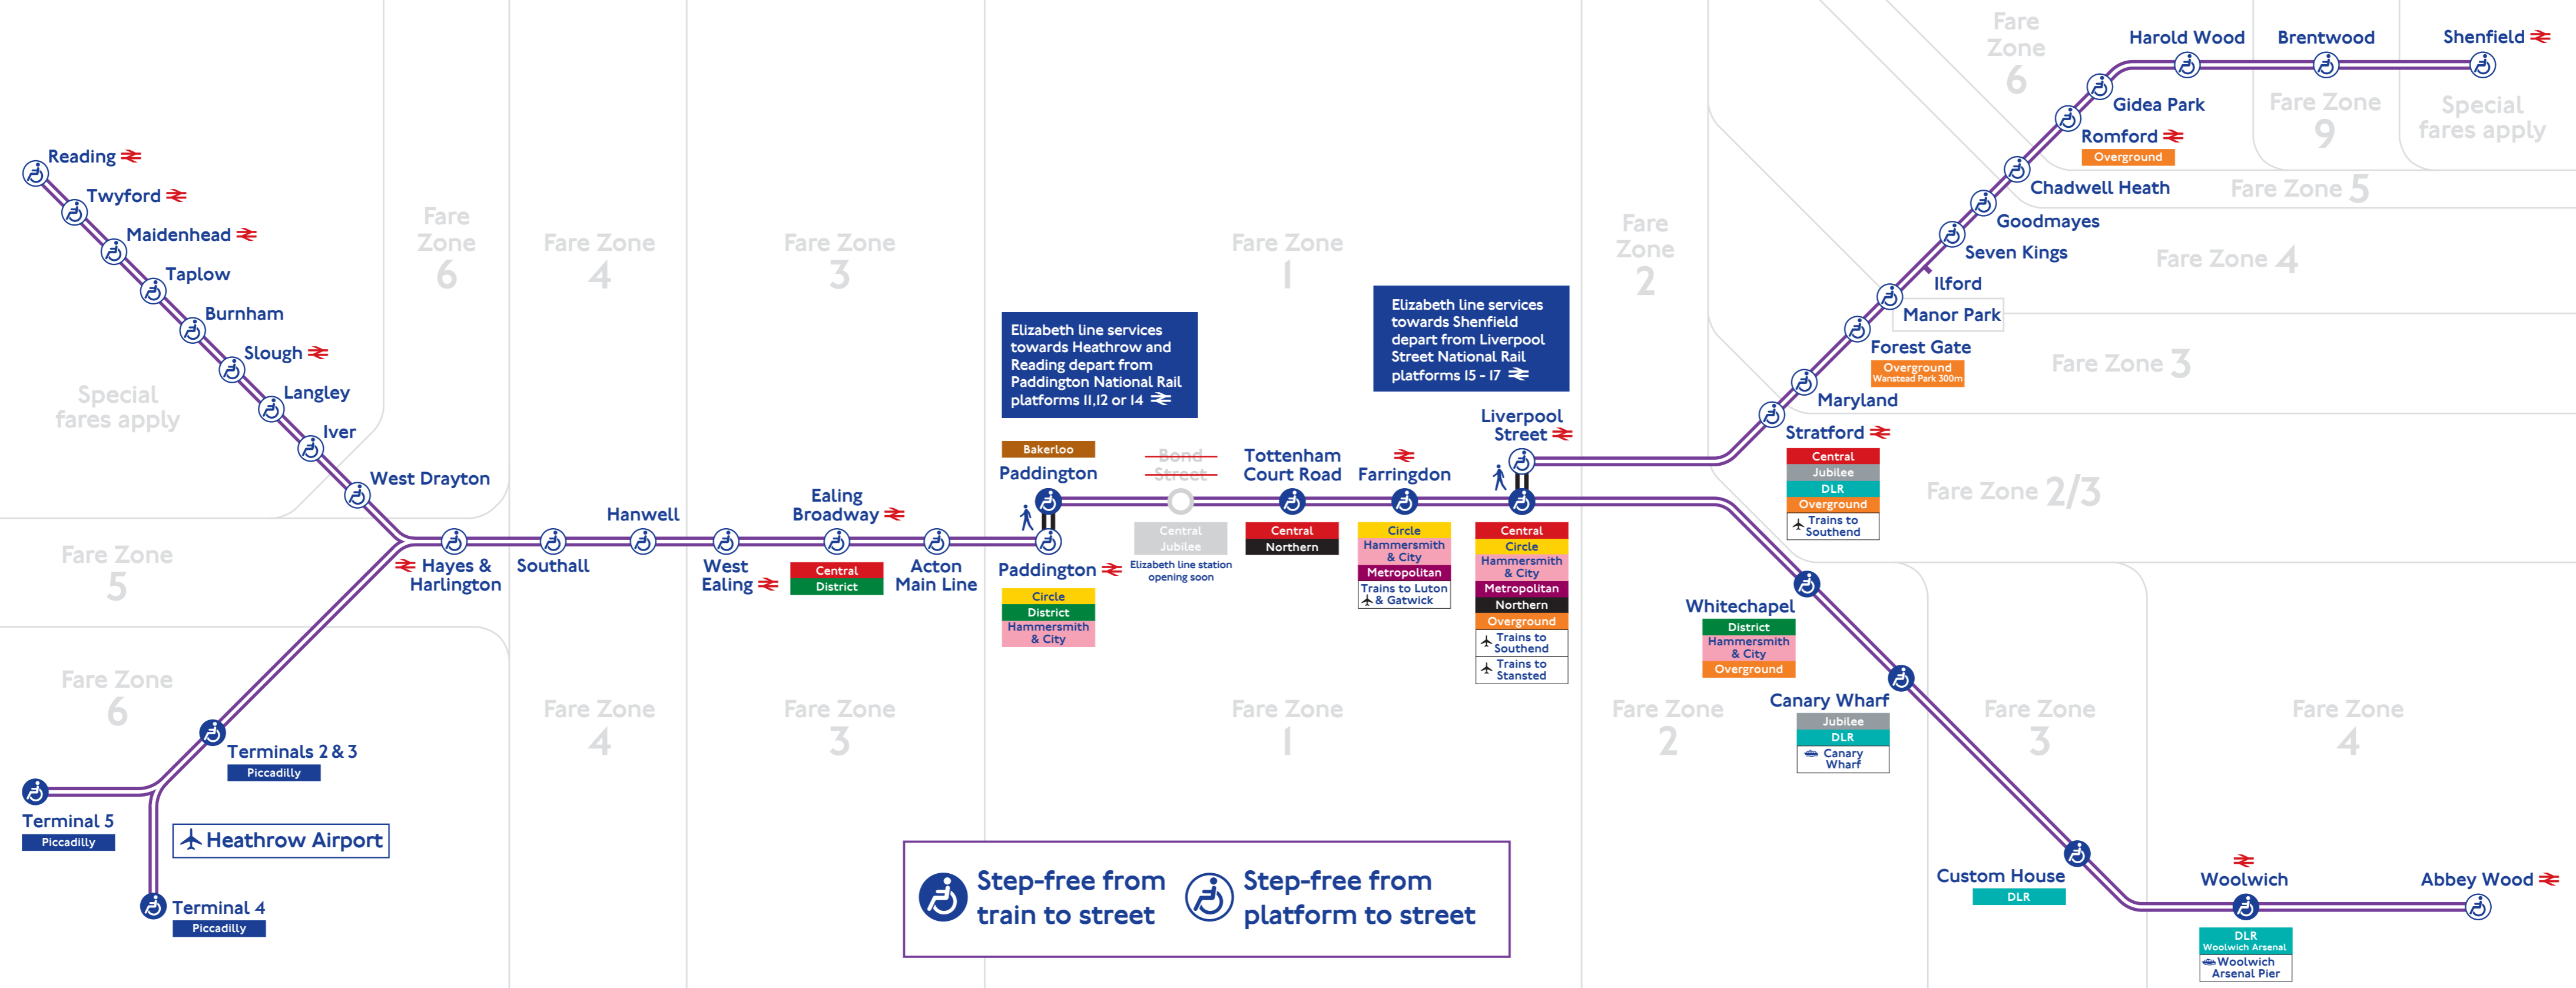

# Elizabeth line

Check your travel  
[tfl.gov.uk/travel-tools](https://tfl.gov.uk/travel-tools)

Plan your journey  
 Download the TfL Go app

Step-free from train to street  
 Step-free from platform to street